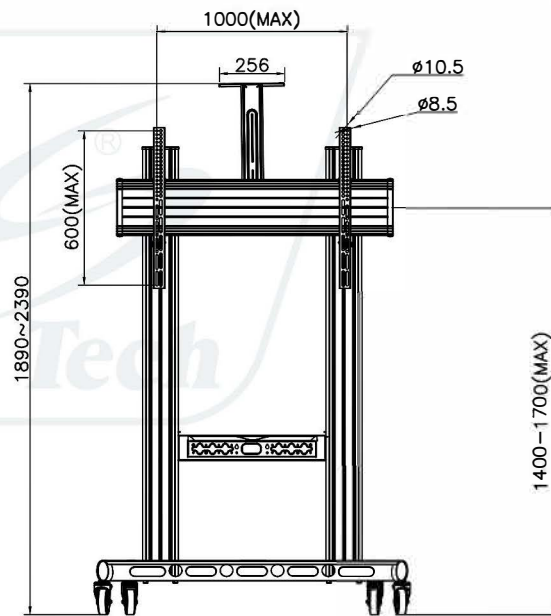

SH 1800 100B

Mobile TV Cart

Fits most 60"~120"

Tv Stand on Wheels, Universal Mobile TV Cart

Weight Capacity

136 Kgs

Screen Size

60"-120"

VESA Compatible

1000x600

Upright

12"(300mm)

Material built

Alu alloy + SPCC

Curved Monitor

Cable Management

Swivel castor break wheels:

Swivel castor wheels provide you easily manures to any direction on poition

Adjustable A/V metal shelf:

The height adjustable metal shelf holds A/V componens and accessories

Standard video tray: